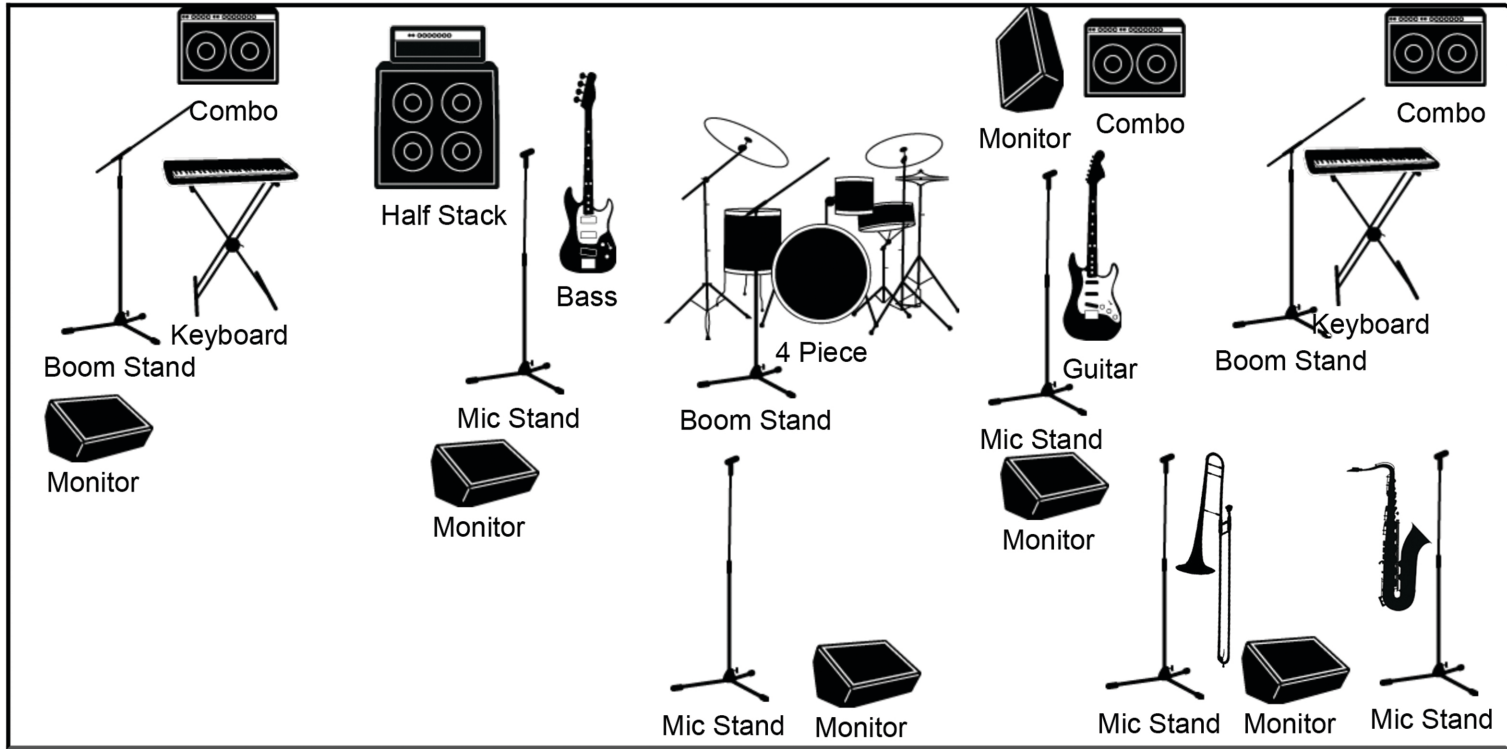

NYANSAPO STAGE PLOT

BAND NAME

Nyansapo highlife Band

VENUE

SHOW DATE / TIME

STAGE

INPUT LIST

1	7 Drum Mic + Lead	9		17	
2	Bass DI + Vocal mic	10		18	
3	Guitar line out + Vocal Mic	11		19	
4	Keyboard DI + Vocal Mic	12		20	
5	Keyboard DI + Vocal Mic	13		21	
6	Trombone + Vocal MicL	14		22	
7	Saxophone + Vocal	15		23	
8	Lead Vocal Mic	16		24	